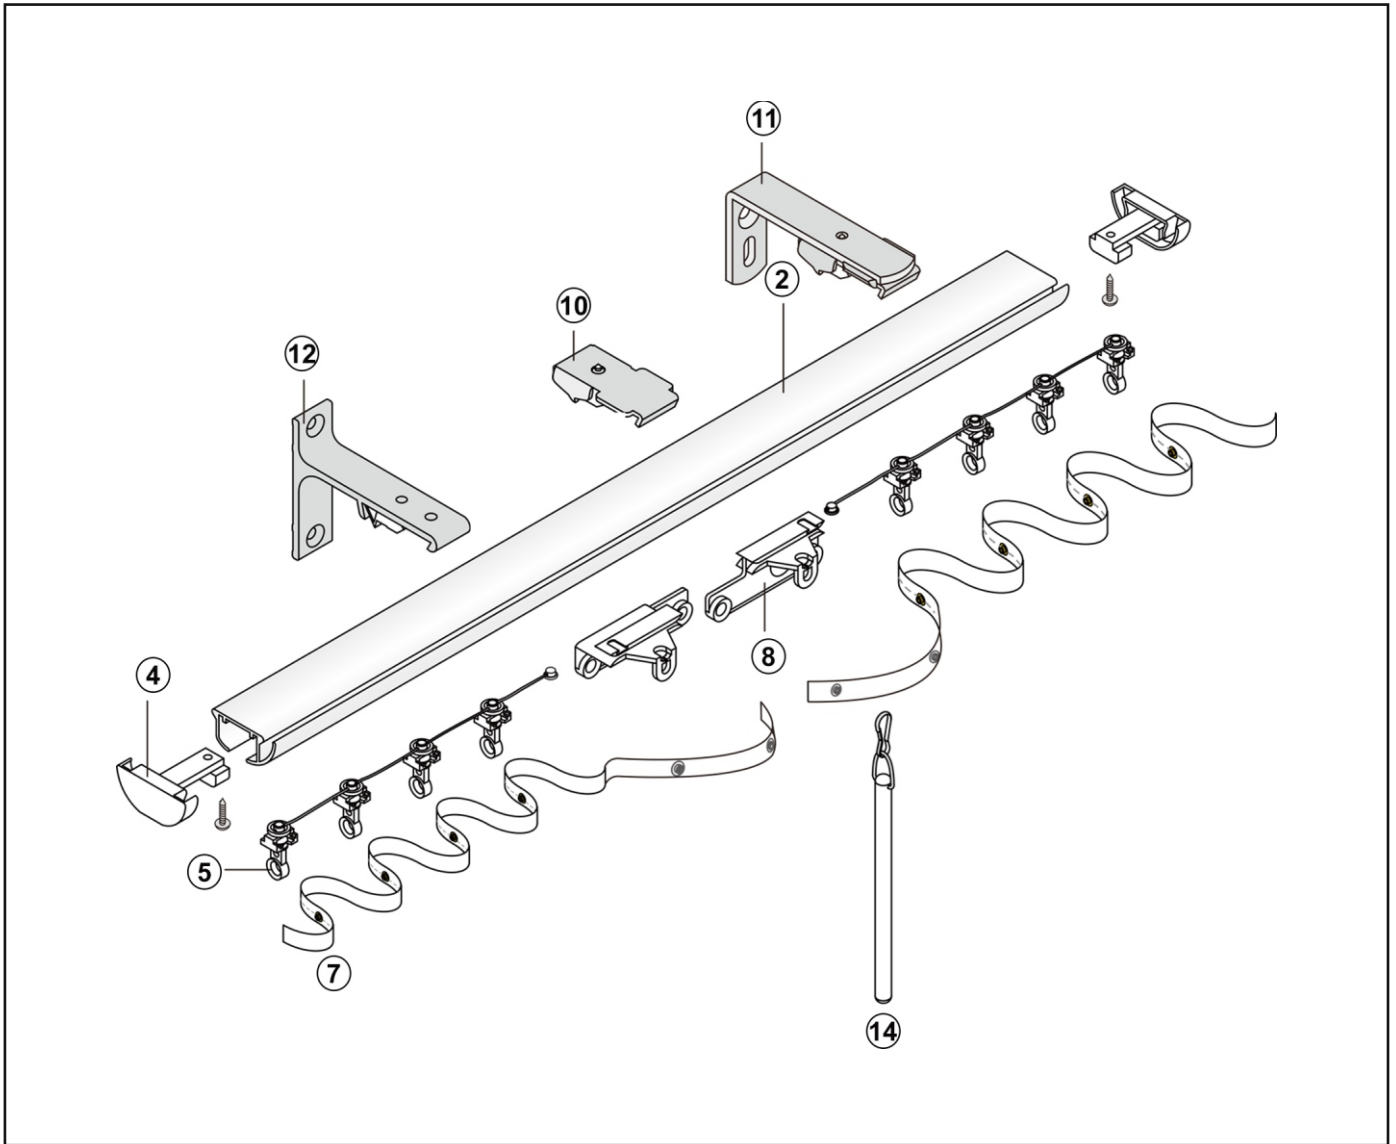

14

PRICE

CODE CT - 45

PACK 100 M/Roll, 2 Roll/Ctn

COLOR White
SPEC 70g. Weight / Meter

ASSEMBLY OPTIONS

TRACKS	RUNNERS	TAPES
 <p>SLIMLINE</p>  <p>WING TYPE</p>	 <p>RIPPLEFOLD CARRIER + CORD SNAP LINKED</p>  <p>RIPPLEFOLD CARRIER + PENDANT + CORD SNAP LINKED</p>  <p>RIPPLEFOLD CARRIER + 3 PIN PENDANT + CORD SNAP LINKED</p>	 <p>ACCORDIA FOLD TAPE 25MM</p>  <p>FLEX TAPE TRANSPARENT WITH HOOK SPOT</p> <p>FEATURES</p> <ul style="list-style-type: none"> • Made from high quality flex yarn • 8.4 Brass snaps per meter • Spot size 120mm and 160mm • Made in Taiwan
<p>FEATURES</p> <ul style="list-style-type: none"> • Electrophoresis Coating inside & outside • Dry Lubrication Coating inside • Bendable quality aluminium • Available in 19' length to minimize wastage • Made in UAE • Export standard packaging in carton • Available in 3 colors 		