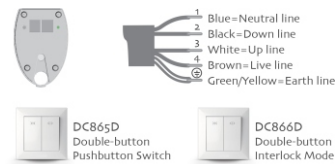

MANUAL BENDING MACHINE 14

PRICE	
CODE	
PACK	

CM - 7200 - EV

Auto Limit Setting, Bi-directional Control
RS485 Interface

Radio Lock

Hotel Mode

Multiple Switch Modes

Integrated Repeater