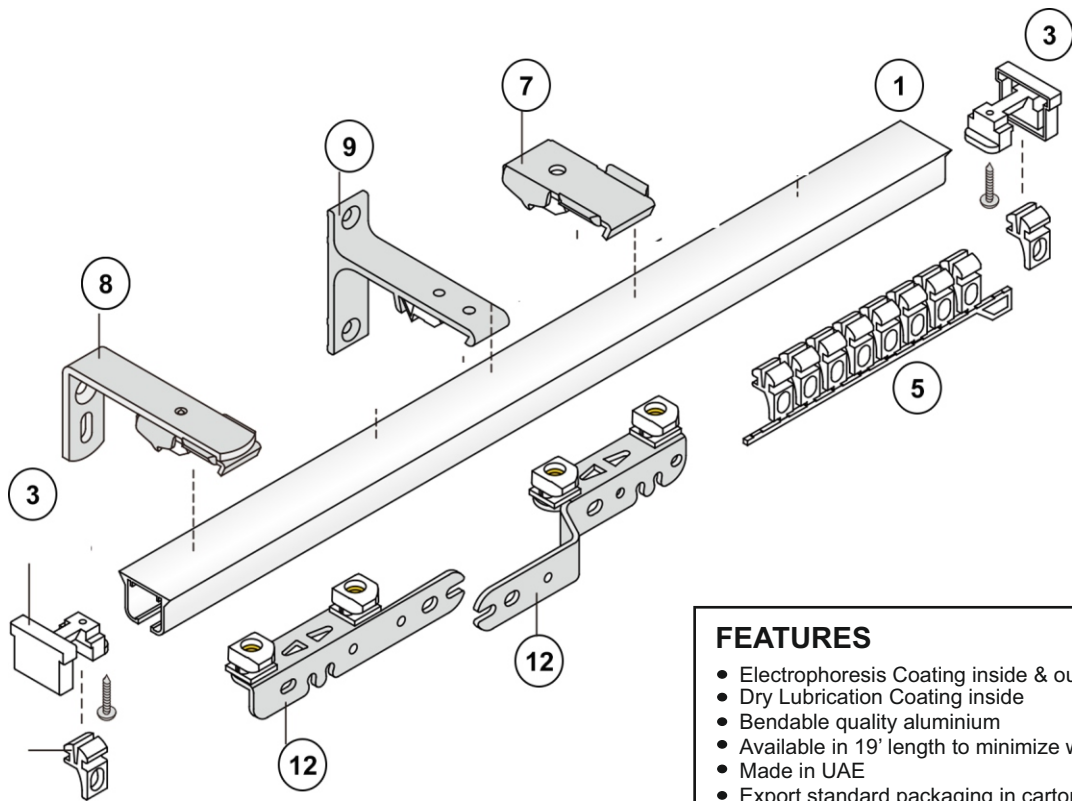

SLIMLINE TRACK

FEATURES

- Electrophoresis Coating inside & outside
- Dry Lubrication Coating inside
- Bendable quality aluminium
- Available in 19' length to minimize wastage
- Made in UAE
- Export standard packaging in carton
- Available in 3 colors