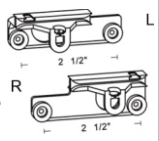

FLEX TAPE TRANSPARENT WITH HOOK SPOT 7

PRICE	
CODE	CT - HL - RF - 015
PACK	100 M/Roll, 10 Rolls/Ctn
COLOR SPEC	Transparent 75 MM, With Spot Size 120mm & 160mm

MASTER CARRIER FOR RIPPLEFOLD 8

TYPE	Overlap R	Underlap L
PRICE		
CODE	CT - HL - RF - 012	CT - HL - RF - 013
PACK		
COLOR SPEC	Pure White Press Steel, POM Natural Acetal Blocks	