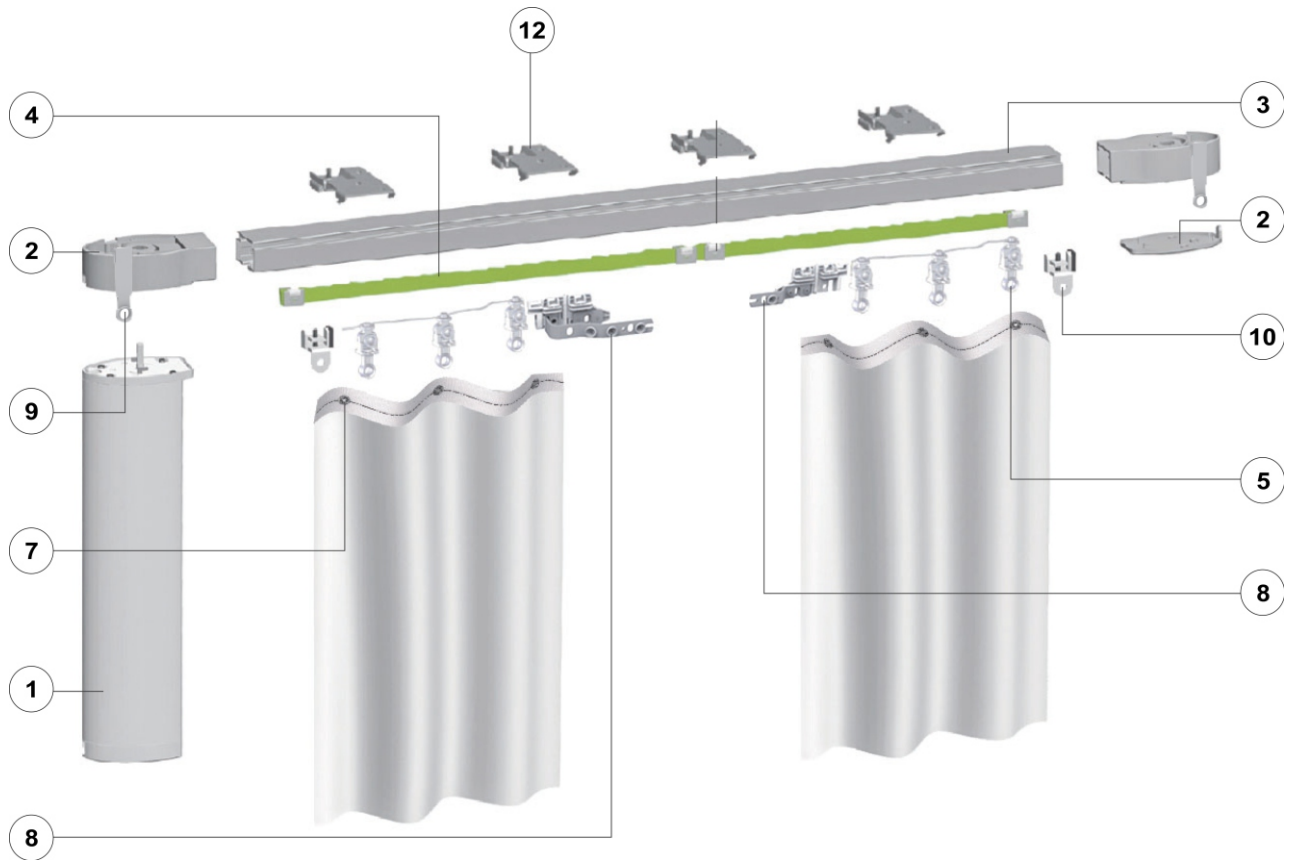

MANUAL BENDING MACHINE 14

PRICE	
CODE	
PACK	

CM - 7200 - EV

Auto Limit Setting, Bi-directional Control
RS485 Interface

Radio Lock

Hotel Mode

Multiple Switch Modes

Integrated Repeater