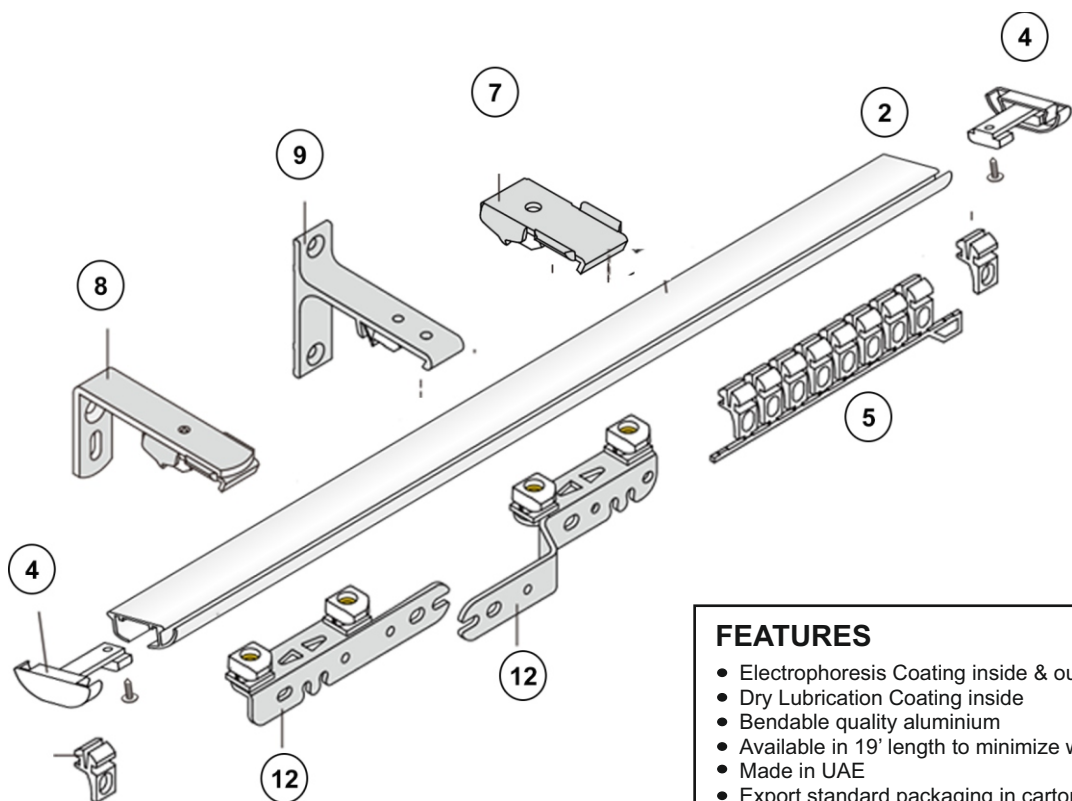

WING TYPE TRACK

FEATURES

- Electrophoresis Coating inside & outside
- Dry Lubrication Coating inside
- Bendable quality aluminium
- Available in 19' length to minimize wastage
- Made in UAE
- Export standard packaging in carton
- Available in 3 colors