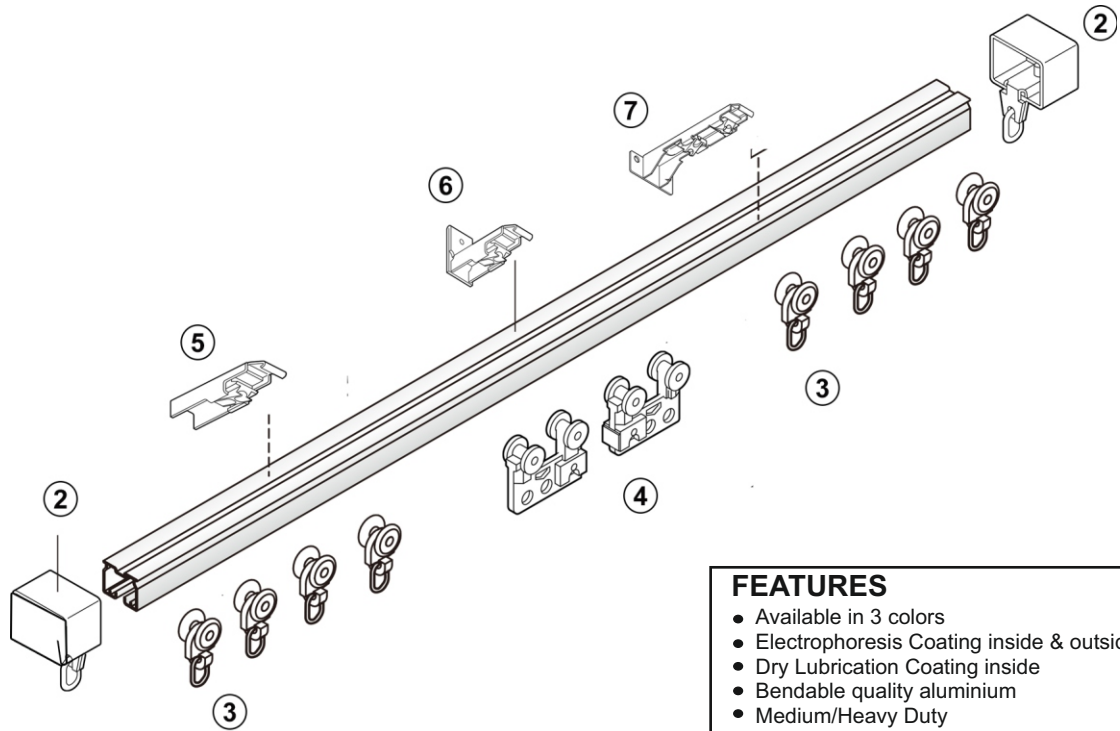

FEATURES

- Available in 3 colors
- Electrophoresis Coating inside & outside
- Dry Lubrication Coating inside
- Bendable quality aluminium
- Medium/Heavy Duty
- Weight Capacity of each Runner is 8 Kg
- Track Made in UAE
- Components Made in Taiwan

ALUMINIUM RAIL

1

PRICE	
CODE	CT - JP - 026
PACK	20 Psc/Ctn

COLOR Ivory - 065, Silver Metallic - 063, Brown - 066
SPEC T5 Grade, 6063, Alloy Aluminium

END COVER

2

PRICE	
CODE	CT - JP - 027
PACK	200 Pcs/Ctn

COLOR Ivory, Nickel Plated, Brown
SPEC Nylon & Glass fiber, High Impact UVS Poly Acetal Resin

SILENT 2 WHEEL RUNNER

3

PRICE	
CODE	CT - JP - 028
PACK	1000 Pcs/Bag, 8Bag/Ctn

COLOR White and Black Wheel
SPEC UVS Poly Acetal Resin, Rubber Coated Wheel, Stainless Steel Hook

MAGNETIC RUNNER

4

PRICE	
CODE	CT - JP - 029
PACK	100 Set/Ctn

COLOR White
SPEC POM Natural Blocks with Magnet

CEILING BRACKET

5

PRICE	
CODE	CT - JP - 030
PACK	200 Pcs/Ctn

COLOR Ivory, Nickel Plated, Brown
SPEC Press Formed Steel with PVC Click

WALL BRACKET

6

PRICE	
CODE	CT - JP - 031
PACK	200 Pcs/Ctn

COLOR Ivory, Nickel Plated, Brown
SPEC Press Formed Steel with PVC Click

DOUBLE WALL BRACKET

7

PRICE	
CODE	CT - JP - 032
PACK	200 Pcs/Ctn

COLOR Ivory, Nickel Plated, Brown
SPEC Press Formed Steel with PVC Click

DOUBLE CEILING BRACKET

8

PRICE	
CODE	CT - JP - 033
PACK	200 Pcs/Ctn

COLOR Ivory, Nickel Plated, Brown
SPEC Press Formed Steel with PVC Click