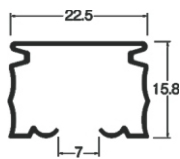

COLOR Ivory - 065, Silver Metallic - 063, Brown - 066
SPEC T5 Grade, 6063, Alloy Aluminium

END COVER

2

PRICE	
CODE	CT - JP - 027
PACK	200 Pcs/Ctn