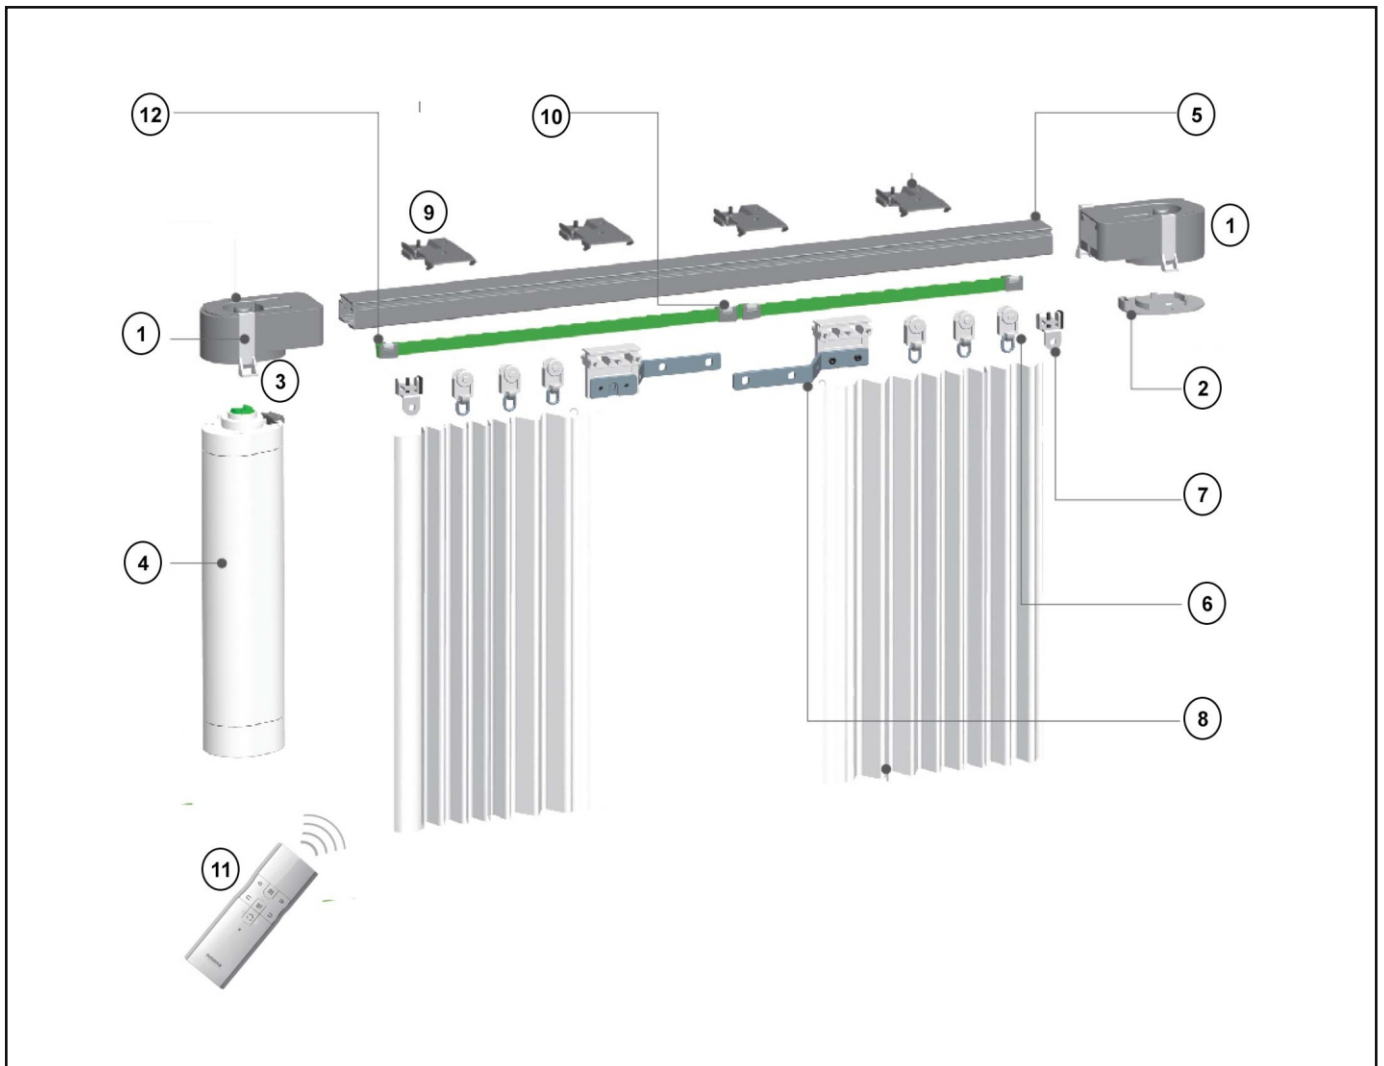

FUNCTIONAL BENEFITS

- Silent motor
- 50 Kg max lifting capacity
- Built - in receiver for radio control
- Soft touch function to open and close the curtain
- Manual override function
- RF500 series remote; single or fifteen channel with timer

INSTALLATION / ASSEMBLY FEATURES

- Easy automatic limit setting
- Optional track joint to cover up to 12m width curtain
- Top fix and wall fix installation
- Double brackets for a two mounted curtains configuration
- Smart home integration

DRIVE UNIT

1

PRICE	
CODE	CT - MT - 101
PACK	2 | 20 Pcs

COLOR Snow White
USE WITH Matique CT Motors, Curtain Track, Rubber Belt

DRIVE UNIT COVER

2

PRICE	
CODE	CT - MT - 102
PACK	1 | 20 Pcs

COLOR Snow White
USE WITH Drive Unit