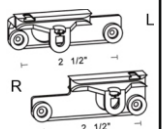

MASTER CARRIER FOR RIPPLEFOLD 8

TYPE	Overlap R	Underlap L
PRICE		
CODE	CT - HL - RF - 012	CT - HL - RF - 013
PACK	50 Pcs/Bag	50 Pcs/Bag
COLOR SPEC	Pure White Press Steel, POM Natural Acetal Blocks